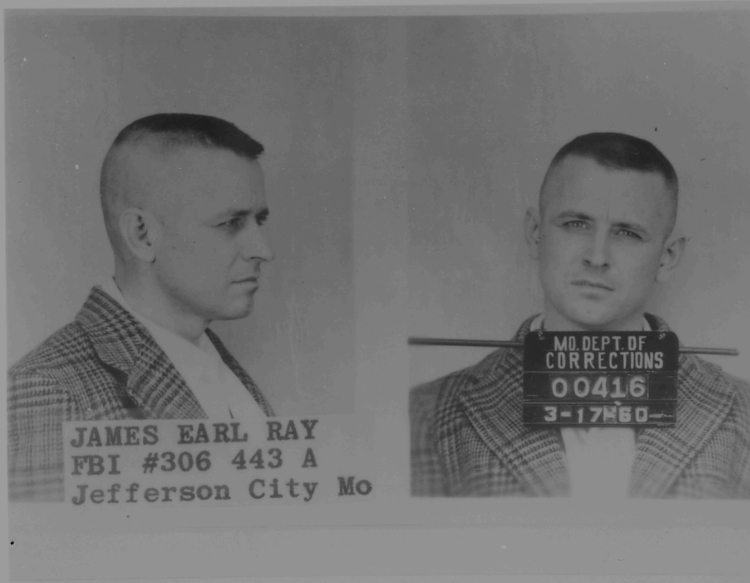

JAMES EARL RAY
FBI #306 443 A
Jefferson City Mo

157-2627-1A '5

JAMES EARL RAY

157-2627-1A 15

JAMES EARL RAY (Photograph taken
late January or early February
1968 in California)

MO - 057-2627-1A15

100

JAMES EARL RAY (Photograph taken
late January or early February
1968 in California)