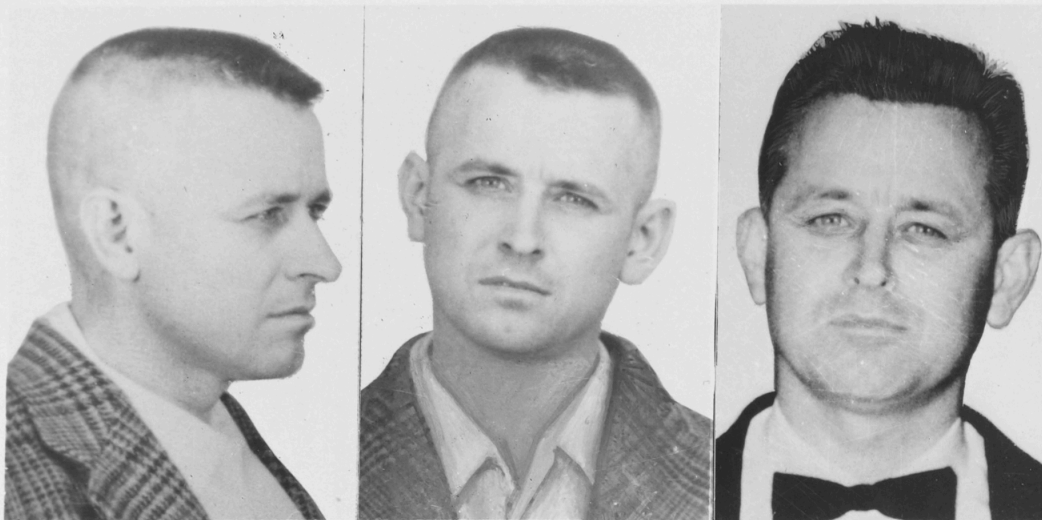

JAMES EARL RAY
FBI No. 405,942 G