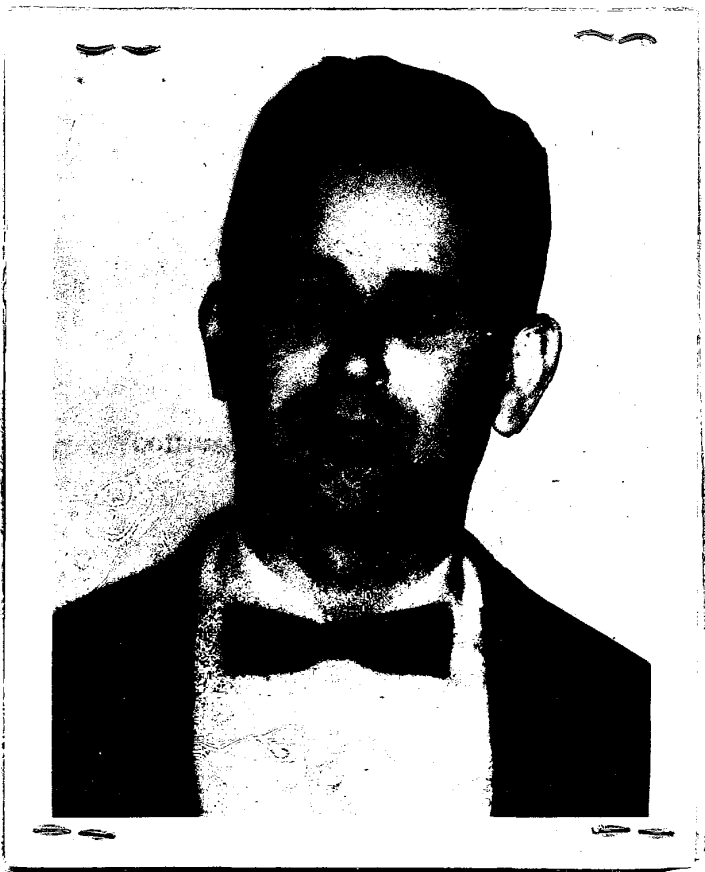

2025 RELEASE UNDER E.O. 14176